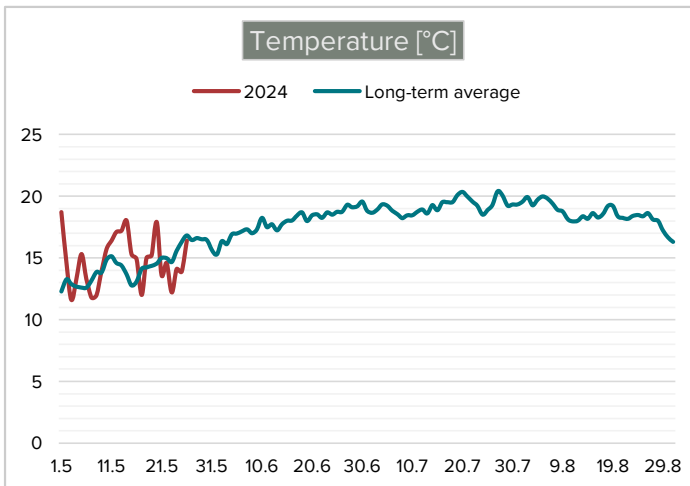

WEATHER AND PLANT STATUS

TETTANANG – Week 21 May, 20th – May, 26th 2024

Current situation			
Growth	behind		optimal
	ahead		
Disease pressure	high		low
Insect pressure	high		low
Weather trend upcoming week			
Temperature	low		optimal
	high		
Precipitation	low		optimal
	X high		

Comments

The changeable weather, with sun, clouds and thunder showers at moderate temperatures, provided good growing conditions. Where accessibility of the ground was given, tillage was done, and the rows were plowed. Necessary sprayings against downy mildew were applied.