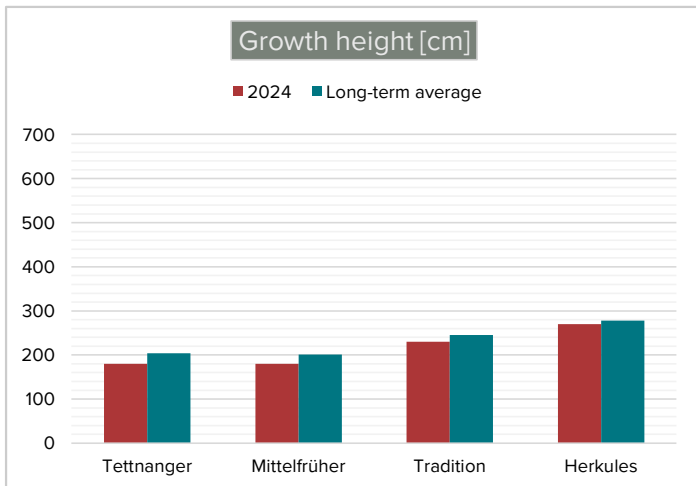

WEATHER AND PLANT STATUS

TETTANANG – Week 21 May, 20th – May, 26th 2024

Current situation			
Growth	behind		optimal
	ahead		
Disease pressure	high		low
Insect pressure	high		low
Weather trend upcoming week			
Temperature	low		optimal
	high		
Precipitation	low		optimal
	X high		

Comments

The changeable weather, with sun, clouds and thunder showers at moderate temperatures, provided good growing conditions. Where accessibility of the ground was given, tillage was done, and the rows were plowed. Necessary sprayings against downy mildew were applied.