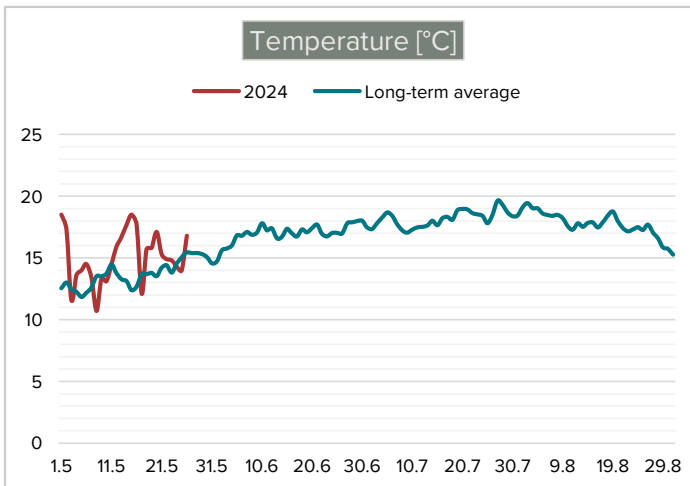

# WEATHER AND PLANT STATUS

HALLERTAU – Week 21 May, 20<sup>th</sup> – May, 26<sup>th</sup> 2024

Current situation			
Growth	behind		optimal
	ahead		
Disease pressure	high		low
Insect pressure	high		low
Weather trend upcoming week			
Temperature	low		optimal
	high		
Precipitation	low		optimal
	X high		

**Comments**

With cool night temperatures and moderate daytime temperatures, the growth in length increased differently, depending on the location. The soils are sufficiently supplied with water but are easy to drive on, so tillage, fertilization and plowing the rows can be carried out. The first spray applications against aphids, spider mites and mildew were carried out, depending on the infestation.