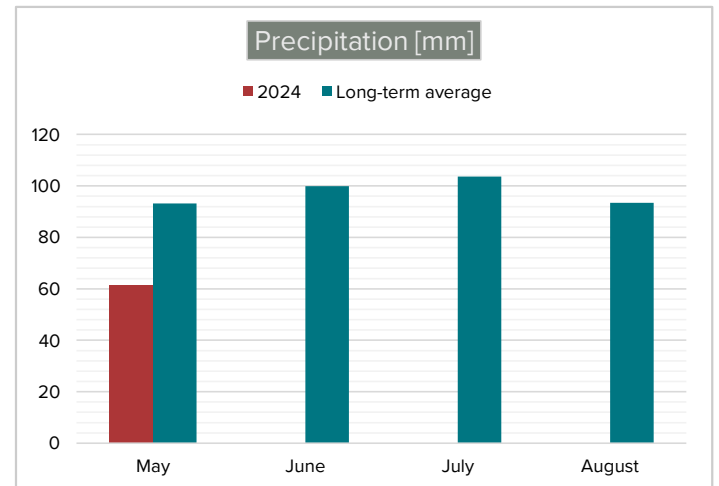

# WEATHER AND PLANT STATUS

HALLERTAU – Week 21 May, 20<sup>th</sup> – May, 26<sup>th</sup> 2024

Current situation			
Growth	behind		optimal
	ahead		
Disease pressure	high		low
Insect pressure	high		low
Weather trend upcoming week			
Temperature	low		optimal
	high		
Precipitation	low		optimal
	X high		

**Comments**

With cool night temperatures and moderate daytime temperatures, the growth in length increased differently, depending on the location. The soils are sufficiently supplied with water but are easy to drive on, so tillage, fertilization and plowing the rows can be carried out. The first spray applications against aphids, spider mites and mildew were carried out, depending on the infestation.