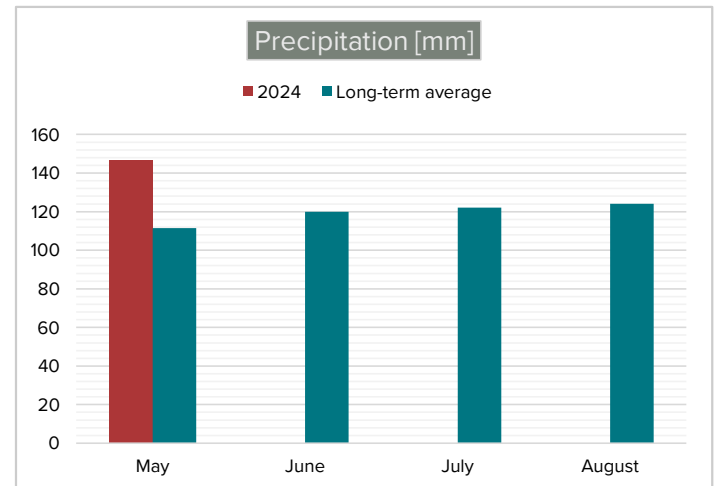

WEATHER AND PLANT STATUS

TETTANANG – Week 21 May, 20th – May, 26th 2024

Current situation			
Growth	behind		optimal
	ahead		
Disease pressure	high		low
Insect pressure	high		low
Weather trend upcoming week			
Temperature	low		optimal
	high		
Precipitation	low		optimal
	X high		

Comments

The changeable weather, with sun, clouds and thunder showers at moderate temperatures, provided good growing conditions. Where accessibility of the ground was given, tillage was done, and the rows were plowed. Necessary sprayings against downy mildew were applied.