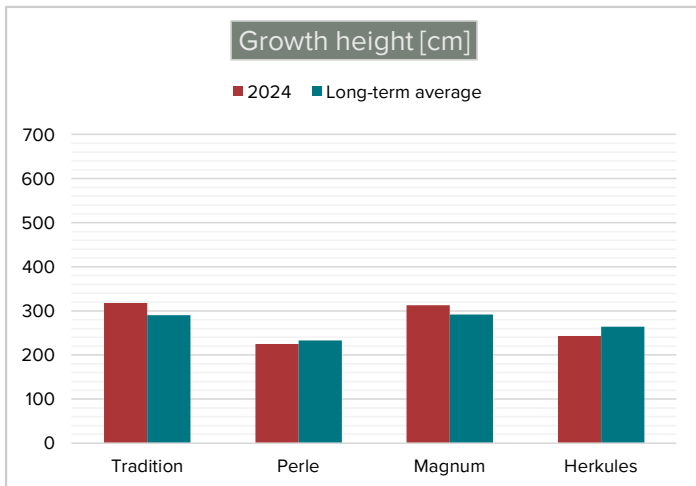

WEATHER AND PLANT STATUS

HALLERTAU – Week 21 May, 20th – May, 26th 2024

Current situation			
Growth	behind		optimal
	ahead		
Disease pressure	high		low
Insect pressure	high		low
Weather trend upcoming week			
Temperature	low		optimal
	high		
Precipitation	low		optimal
	X high		

Comments

With cool night temperatures and moderate daytime temperatures, the growth in length increased differently, depending on the location. The soils are sufficiently supplied with water but are easy to drive on, so tillage, fertilization and plowing the rows can be carried out. The first spray applications against aphids, spider mites and mildew were carried out, depending on the infestation.